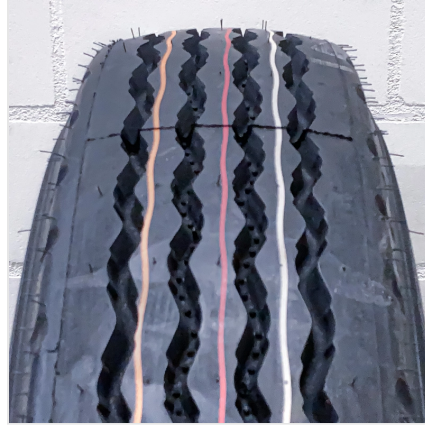

BuyBigTyres.com

MEMBER OF
TRIBATYRE
GROUP

07.07.2026 - Disclaimer: change of data reserved

BuyBigTyres.com