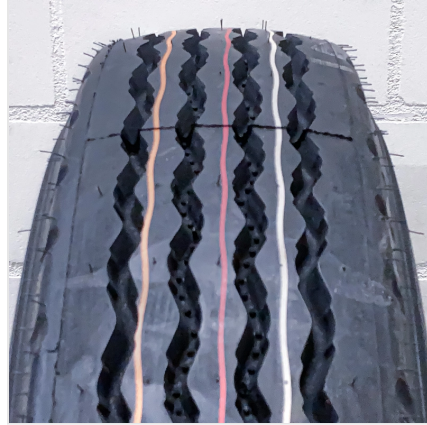

BuyBigTyres.com

MEMBER OF
TRIBATYRE
GROUP

23.05.2026 - Disclaimer: change of data reserved

BuyBigTyres.com