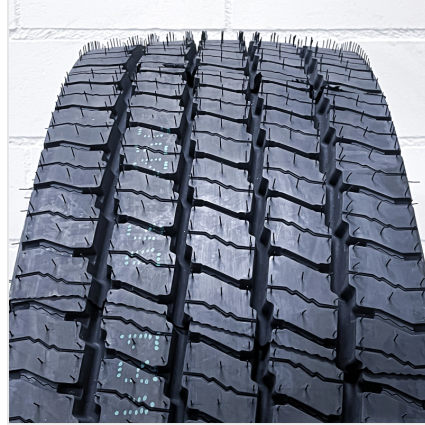

BuyBigTyres.com

MEMBER OF
TRIBATYRE
GROUP

07.07.2026 - Disclaimer: change of data reserved

BuyBigTyres.com