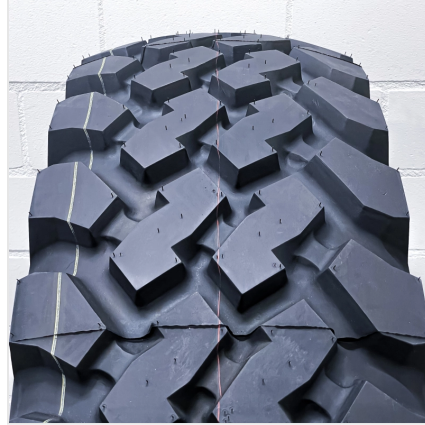

BuyBigTyres.com

MEMBER OF
TRIBATYRE
GROUP

14.06.2026 - Disclaimer: change of data reserved

BuyBigTyres.com