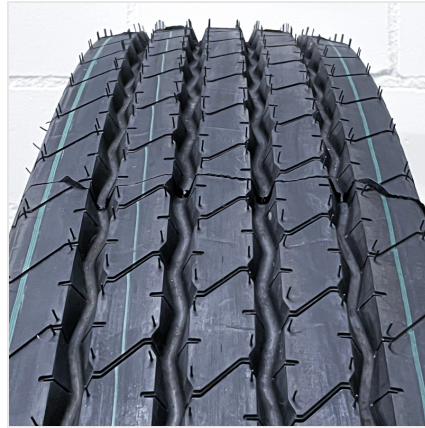

BuyBigTyres.com

MEMBER OF
TRIBATYRE
GROUP

24.05.2026 - Disclaimer: change of data reserved

BuyBigTyres.com